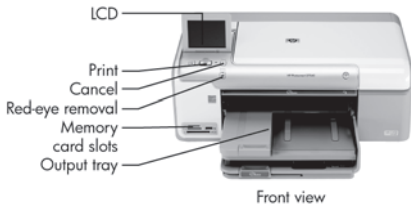

¹ Exact speed varies depending on the system configuration, software application and document complexity.

HP Photosmart D7560